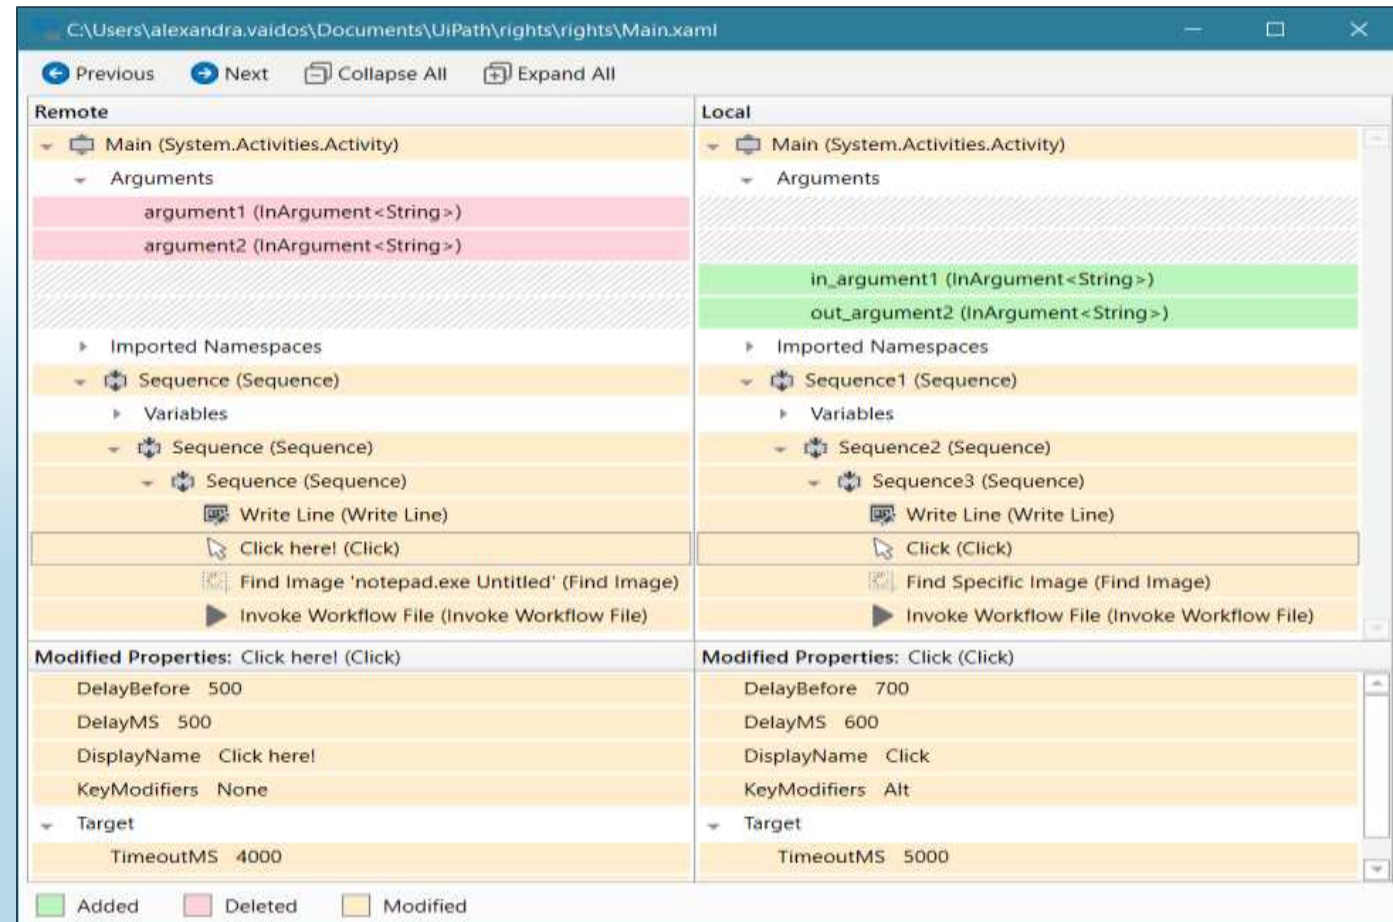

개발자 생산성 향상

Git support, workflow difference, and development accelerators speed development and provide an improved developer experience.

- **Workflow Difference:** Compare workflows in the same instance of Studio with visually highlighted differences.

Studio

Orchestrator

Robot

AI

Activities

Microsoft

Go!

Connect!