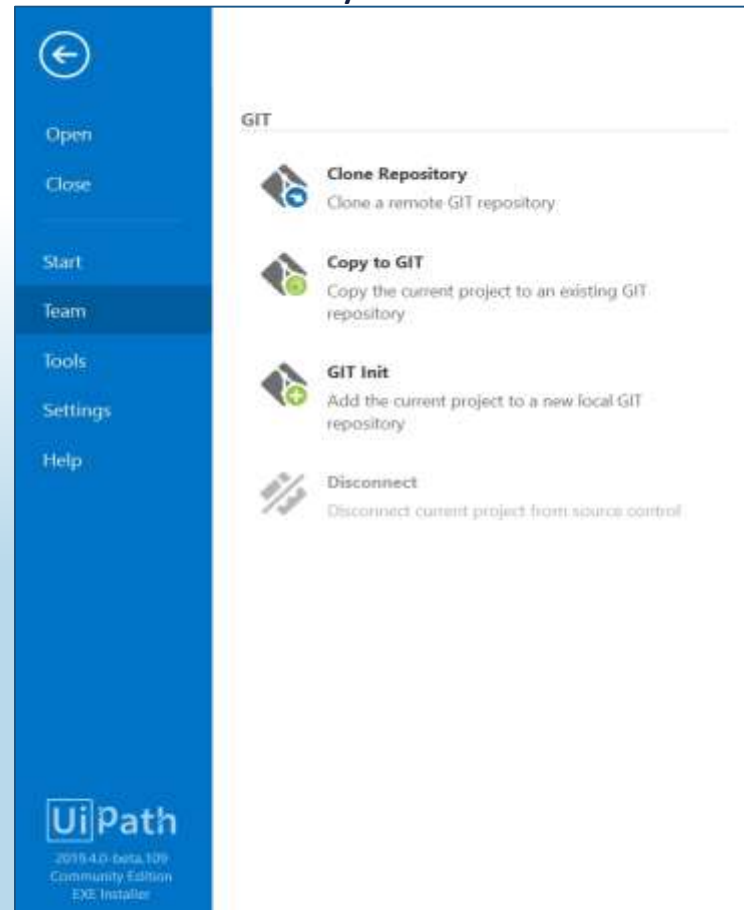

개발자 생산성 향상

Git support, workflow difference, and development accelerators speed development and provide an improved developer experience.

- **Git Support:** Stay informed and collaborate easily with Git integration, the world's most popular version control system.

Studio

Orchestrator

Robot

AI

Activities

Microsoft

Go!

Connect!