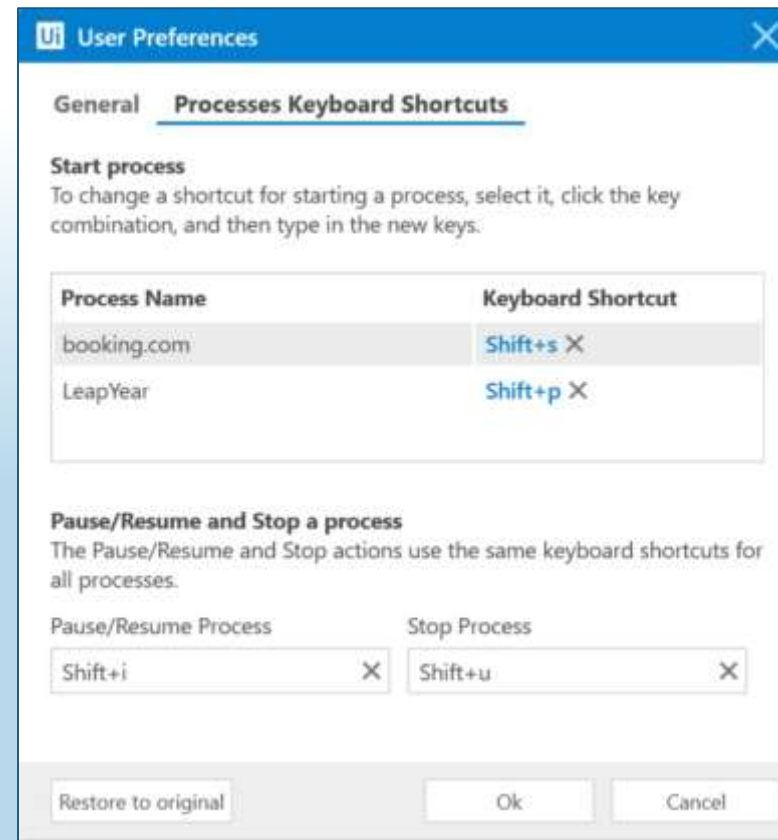

어텐디드 로봇 실행 단축키

Studio

Orchestrator

Robot

AI

Activities

Microsoft

Go!

Connect!

Start your attended automaton in the blink of an eye.

- Start attended automation in seconds with a preset keyboard shortcut and save the time of going through multiple steps each time.
- Map each attended automation to a unique key combination of two to four keys.
- You can setup shortcuts without admin intervention and they can roam across multiple machines.