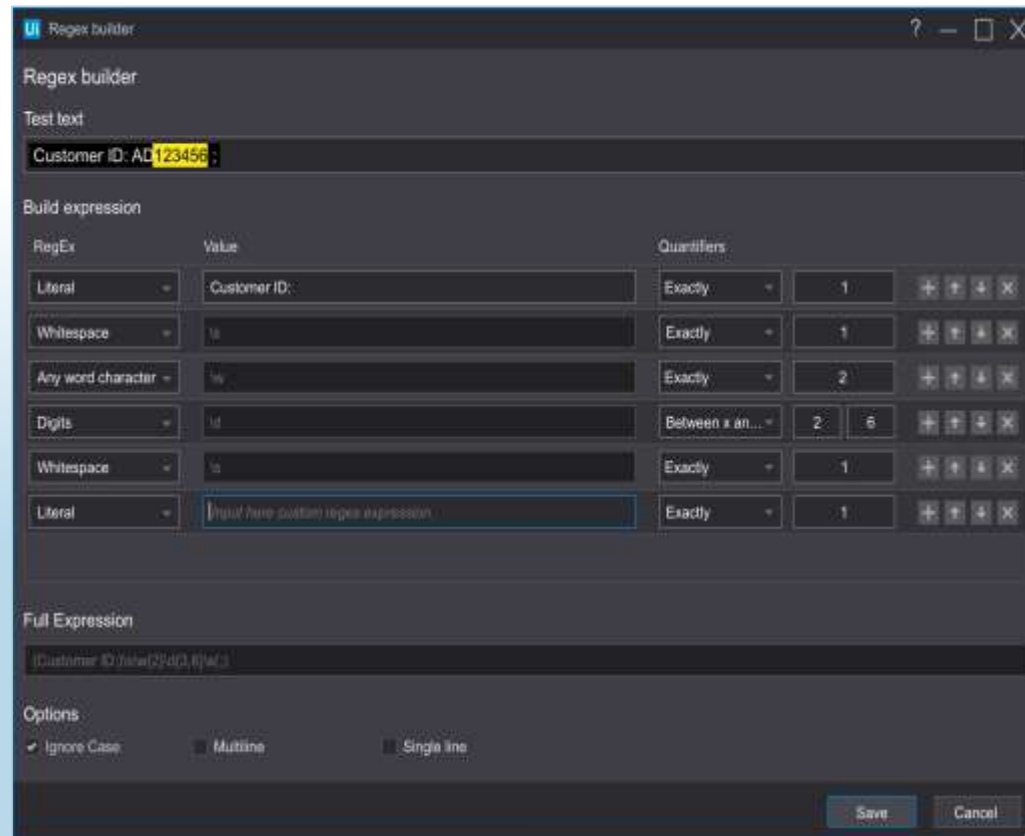

개발자 생산성 향상

Git support, workflow difference, and development accelerators speed development and provide an improved developer experience.

- **Rapid Development:** Accelerate development speed, increase the scope and ease of automation with agility pack, regex builder, and web service libraries.

Regex Wizard

Studio

Orchestrator

Robot

AI

Activities

Microsoft

Go!

Connect!