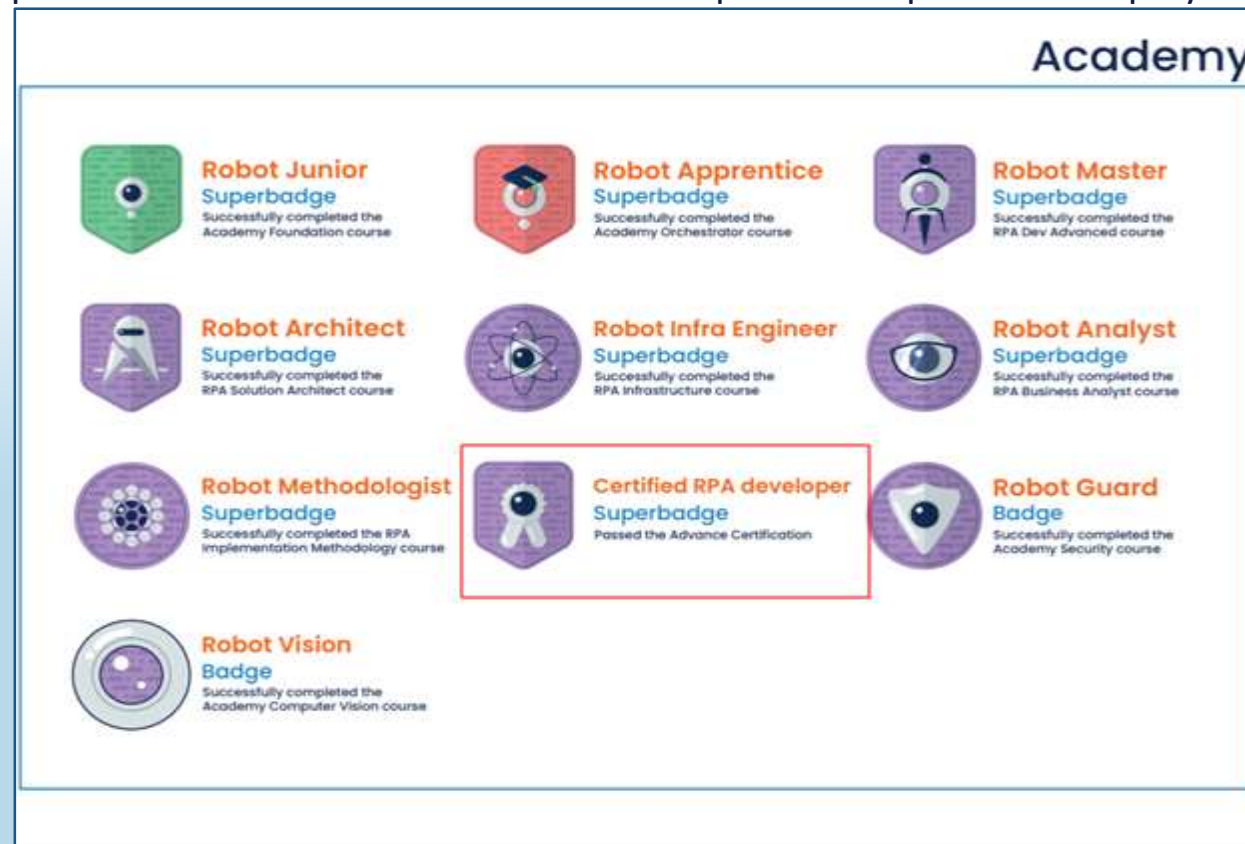

RAP 개발자 인증

Studio

Orchestrator

Robot

AI

Activities

Microsoft

Go!

Connect!

Highlight your RPA achievement for all to see.

- Connect! profiles now feature the highly-coveted Certified RPA Developer SuperBadge.
- Employers can identify hiring certified RPA professionals as evident from Connect! SuperBadge.
- RPA professionals can now showcase their expertise for potential employers.