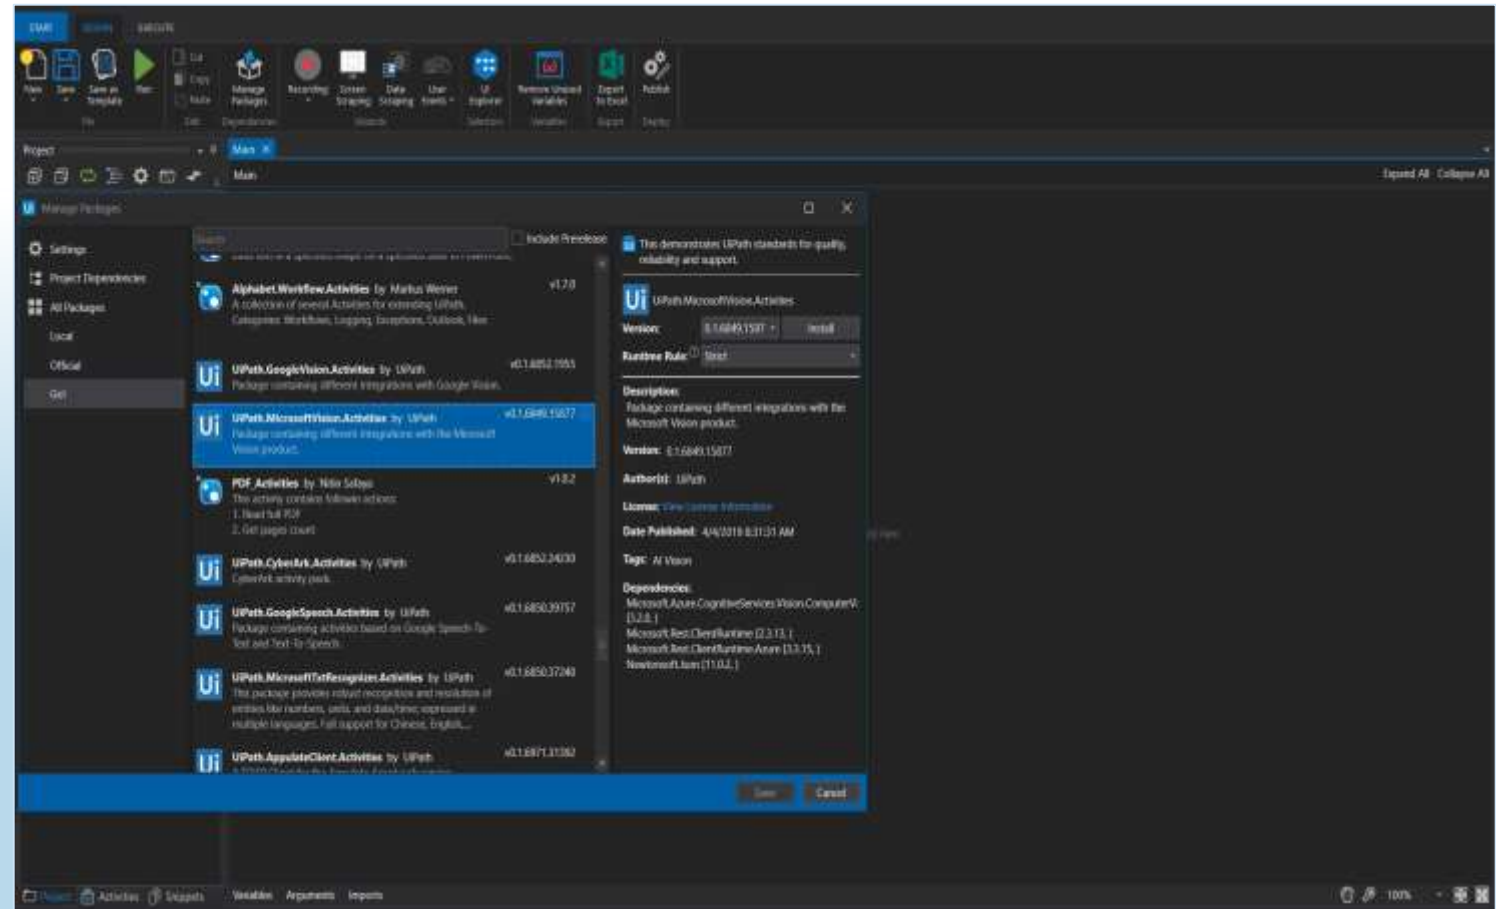

Studio 내부에서 Go 연결

Access the time-saving magic of UiPath Go! within Studio.

- Maintain your focus and remain in Studio for RPA development.
- Studio now automatically displays a feed of Go! components.
- Directly download Go! components from within Studio, no need to open web browser.

Studio

Orchestrator

Robot

AI

Activities

Microsoft

Go!

Connect!