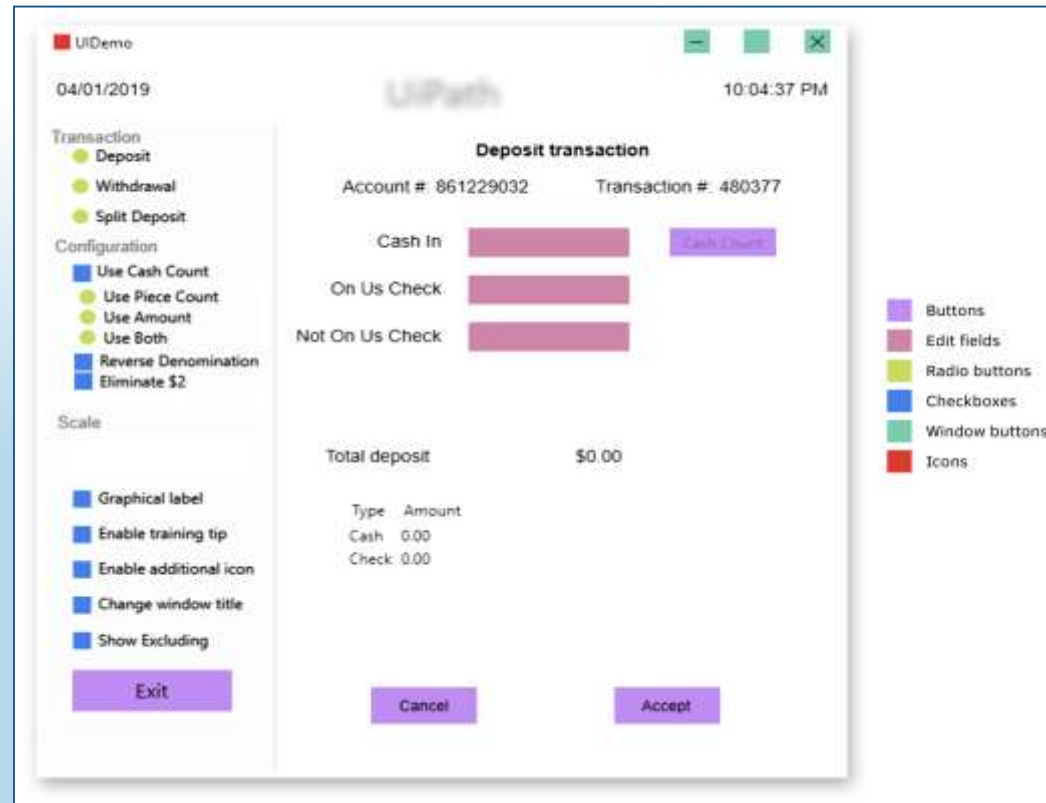

AI 기반 자동화 가속화

Studio

Orchestrator

Robot

AI

Activities

Microsoft

Go!

Connect!

Get reliable, resilient, automation from AI-powered features like Computer Vision and the Document Processing Framework.

- **Computer Vision***: Let Robots “see” the screen and visually identify all the elements, rather than relying on their hidden properties, IDs, and other metadata, thus enabling automations for VDIs and other unsupported frameworks.