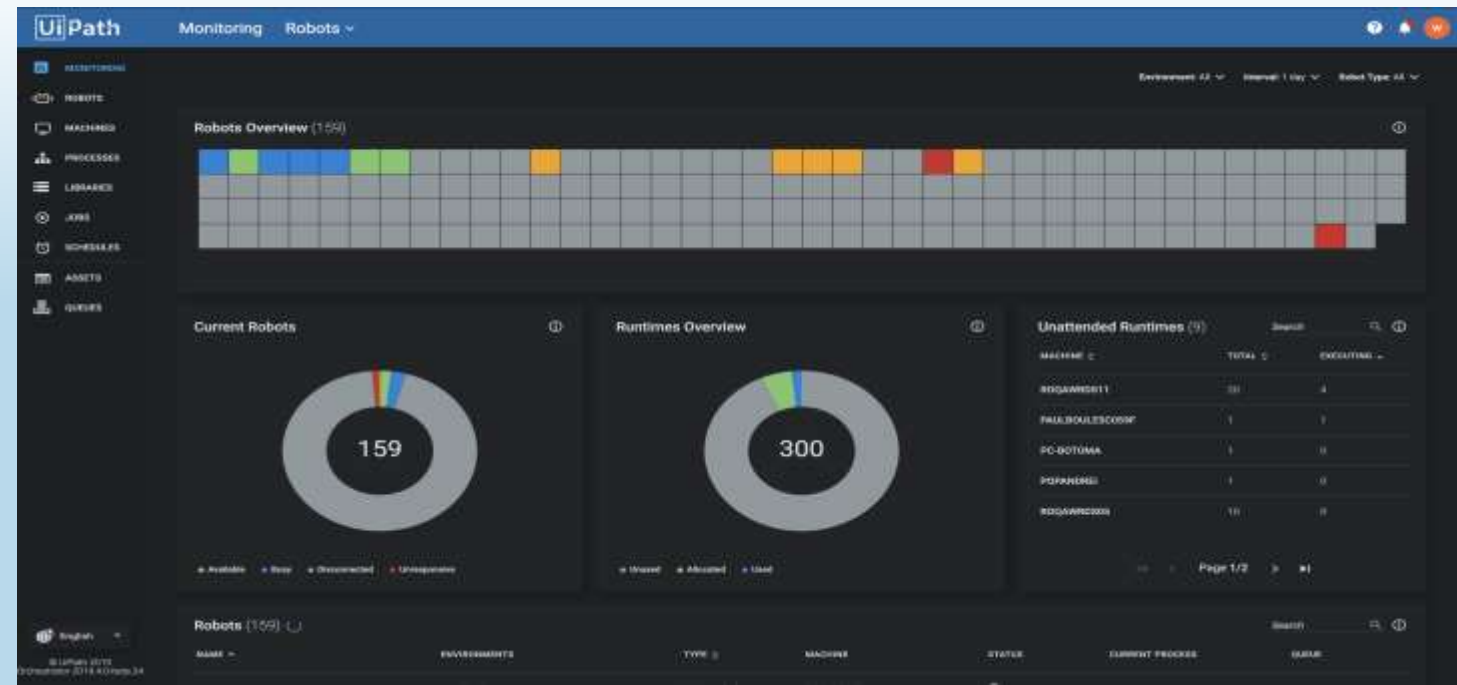

Connect!

자동화 프로세스 실시간 모니터링

Scale easily with improved Orchestrator governance and security capabilities for your digital workforce.

- **Real-time Dashboard:** Stay up-to date with real-time status and alerts on a globally deployed digital workforce.
- **Veracode Verified Continuous Certification:** Get defense grade security with the highest level of certification in the Veracode program. The UiPath Platform is certified at the Verified Continuous level.
- **Execution Snapshots:** Simplify troubleshooting with Orchestrator's on-demand viewable snapshots of the moments before any unattended automation fails.

Studio

Orchestrator

Robot

AI

Activities

Microsoft

Go!

Connect!

Connect!

Start your attended automaton in the blink of an eye.

- Start attended automation in seconds with a preset keyboard shortcut and save the time of going through multiple steps each time.
- Map each attended automation to a unique key combination of two to four keys.
- You can setup shortcuts without admin intervention and they can roam across multiple machines.