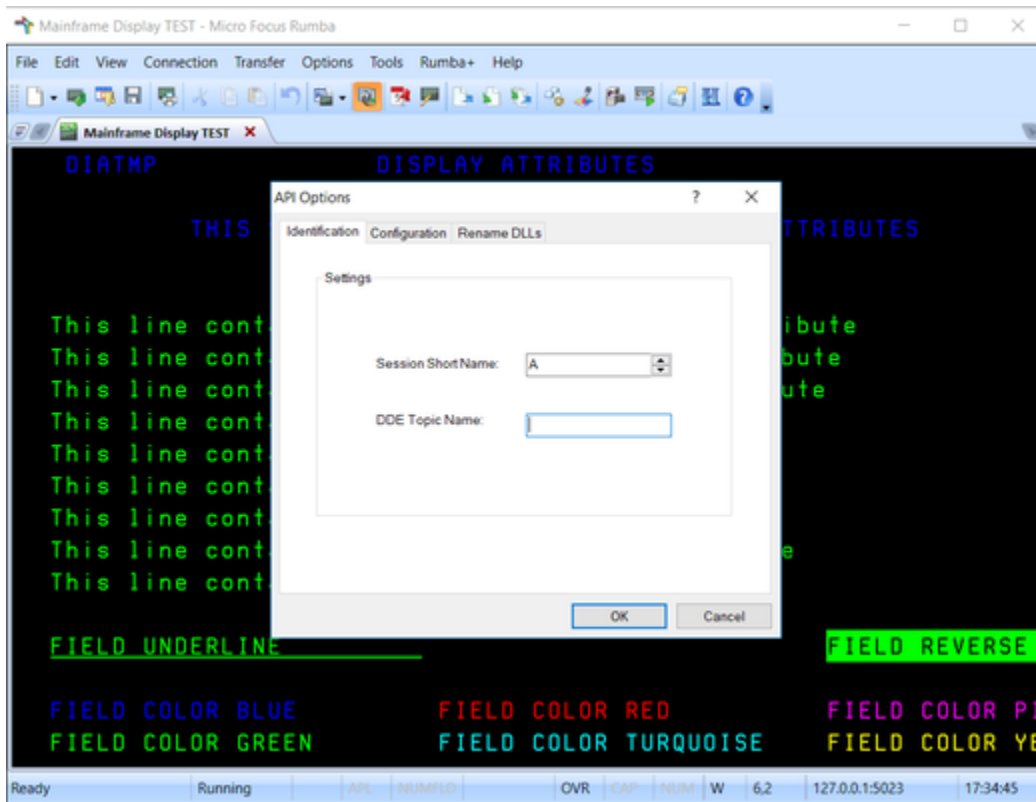

MicroFocus Rumba 9.3.1 - Connections

- 1. Version Info
- 2. Pre-Requisites
- 3. UiPath Terminal Session Connection Parameters
- 4. Rumba and UiPath Wizard running side-by-side:

1. Version Info

2. Pre-Requisites

From Menu Options API... you get to API Options Dialog where you need to:

- In Configuration Tab, check "Classic HLLAPI Structure":

- In Identification Tab you need to set "Short Session" name to A:

- Make sure to save the Session Profile (File Save Session Profile)