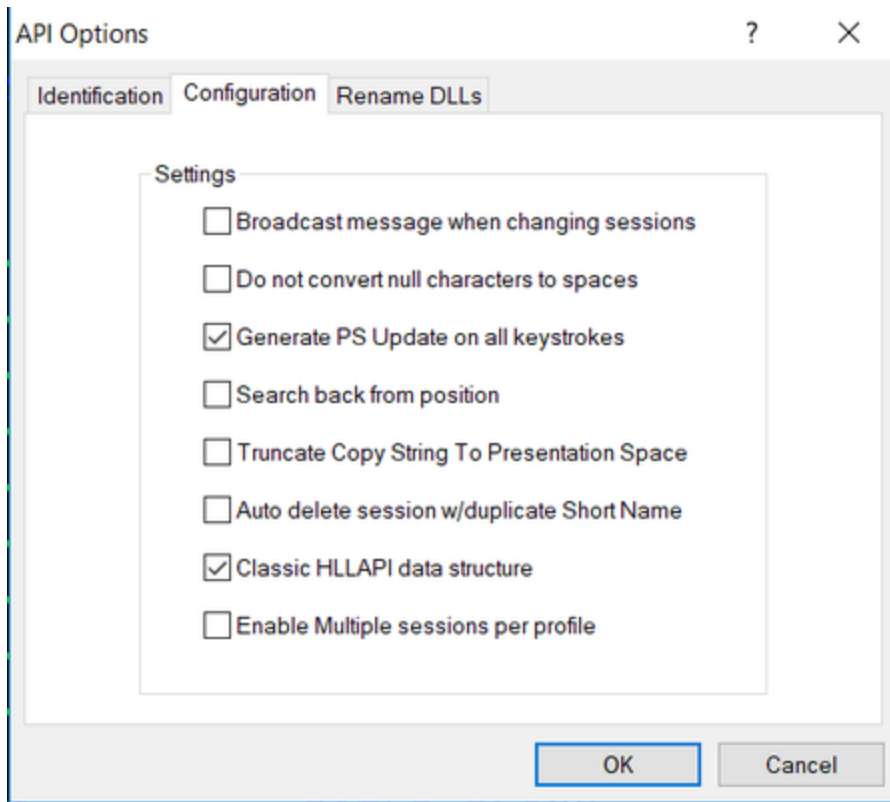

- In Identification Tab you need to set "Short Session" name to A: