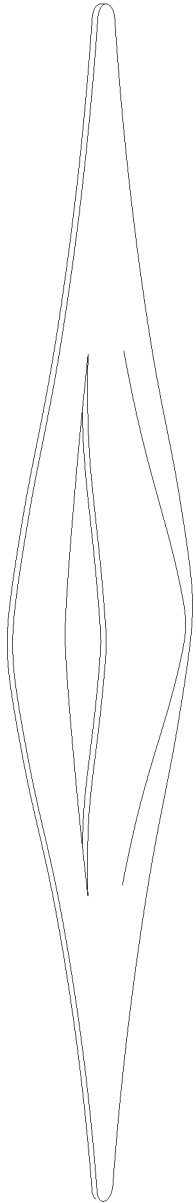

Sola Wall Light (vertical)

LED light source can be specified
in warm white or cool white