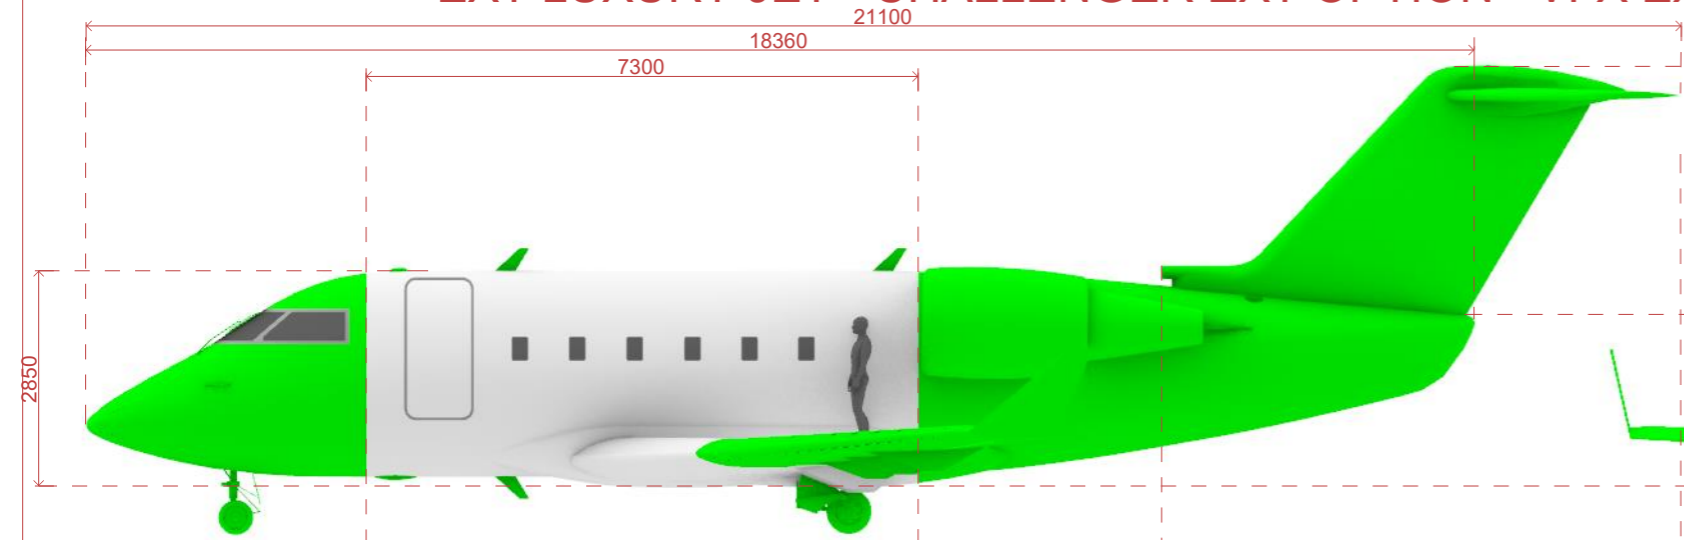

EXT LUXURY JET - CHALLENGER EXT OPTION - VFX EXTENSIONS P&E - SCALE 1:100 @ A3 - 2018.04.30

SET:	DWG NO:	REV:
.	.	.

PRELIMINARY  
FOR DISCUSSION ONLY