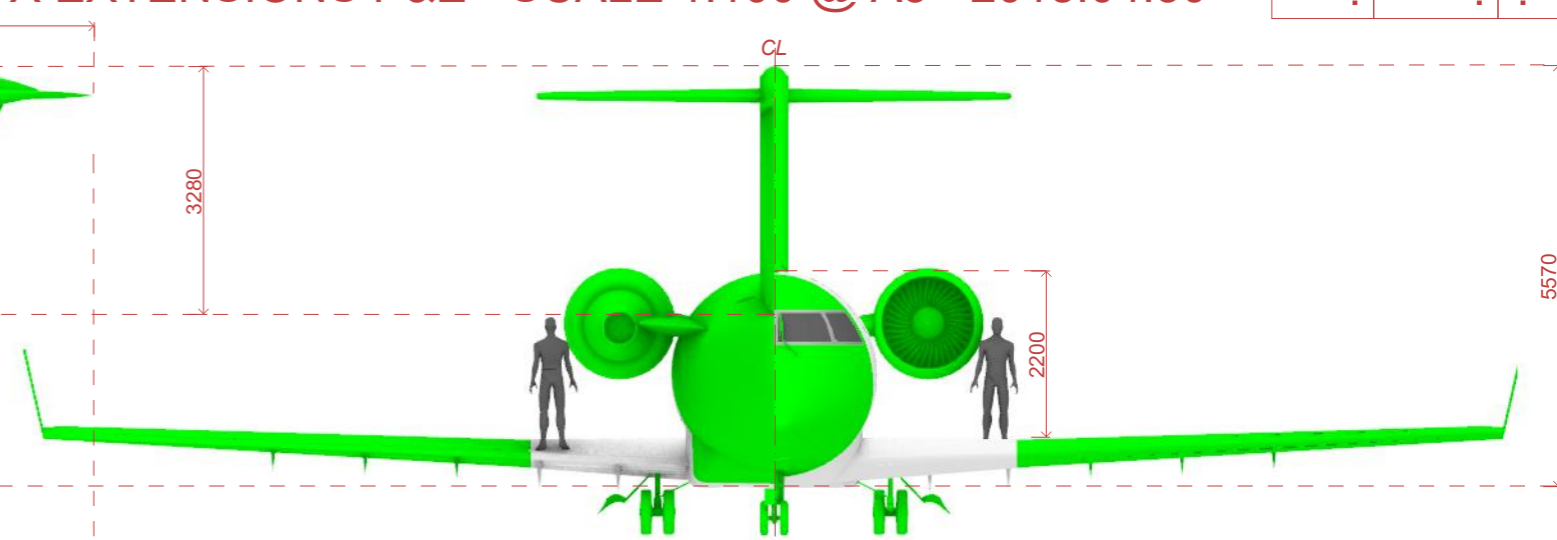

EXT LUXURY JET - CHALLENGER EXT OPTION - VFX EXTENSIONS P&E - SCALE 1:100 @ A3 - 2018.04.30

SET:	DWG NO:	REV:
.	.	.

PRELIMINARY  
FOR DISCUSSION ONLY