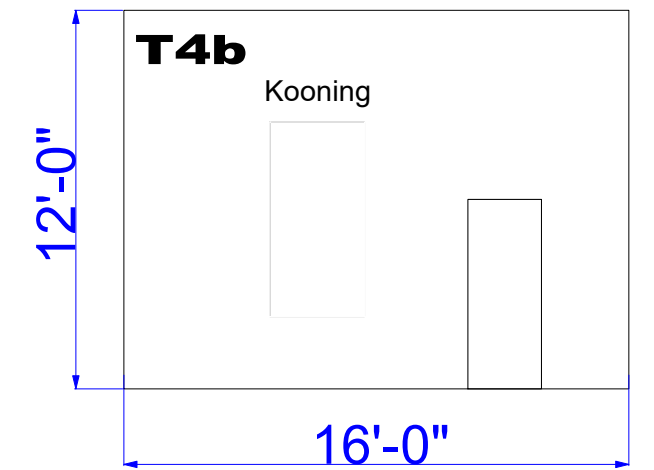

Women of Abstract Expressionism

Construction Brief

MMU LEVEL 4 - BRAND GALLERY

- Build: Triangle Entry Title Wall
- 4 new walls
- 1 move or demo
- Large wall stays in front of window

Wall T1

Wall T2

IND GALLERY

12" From Storage
Door recess