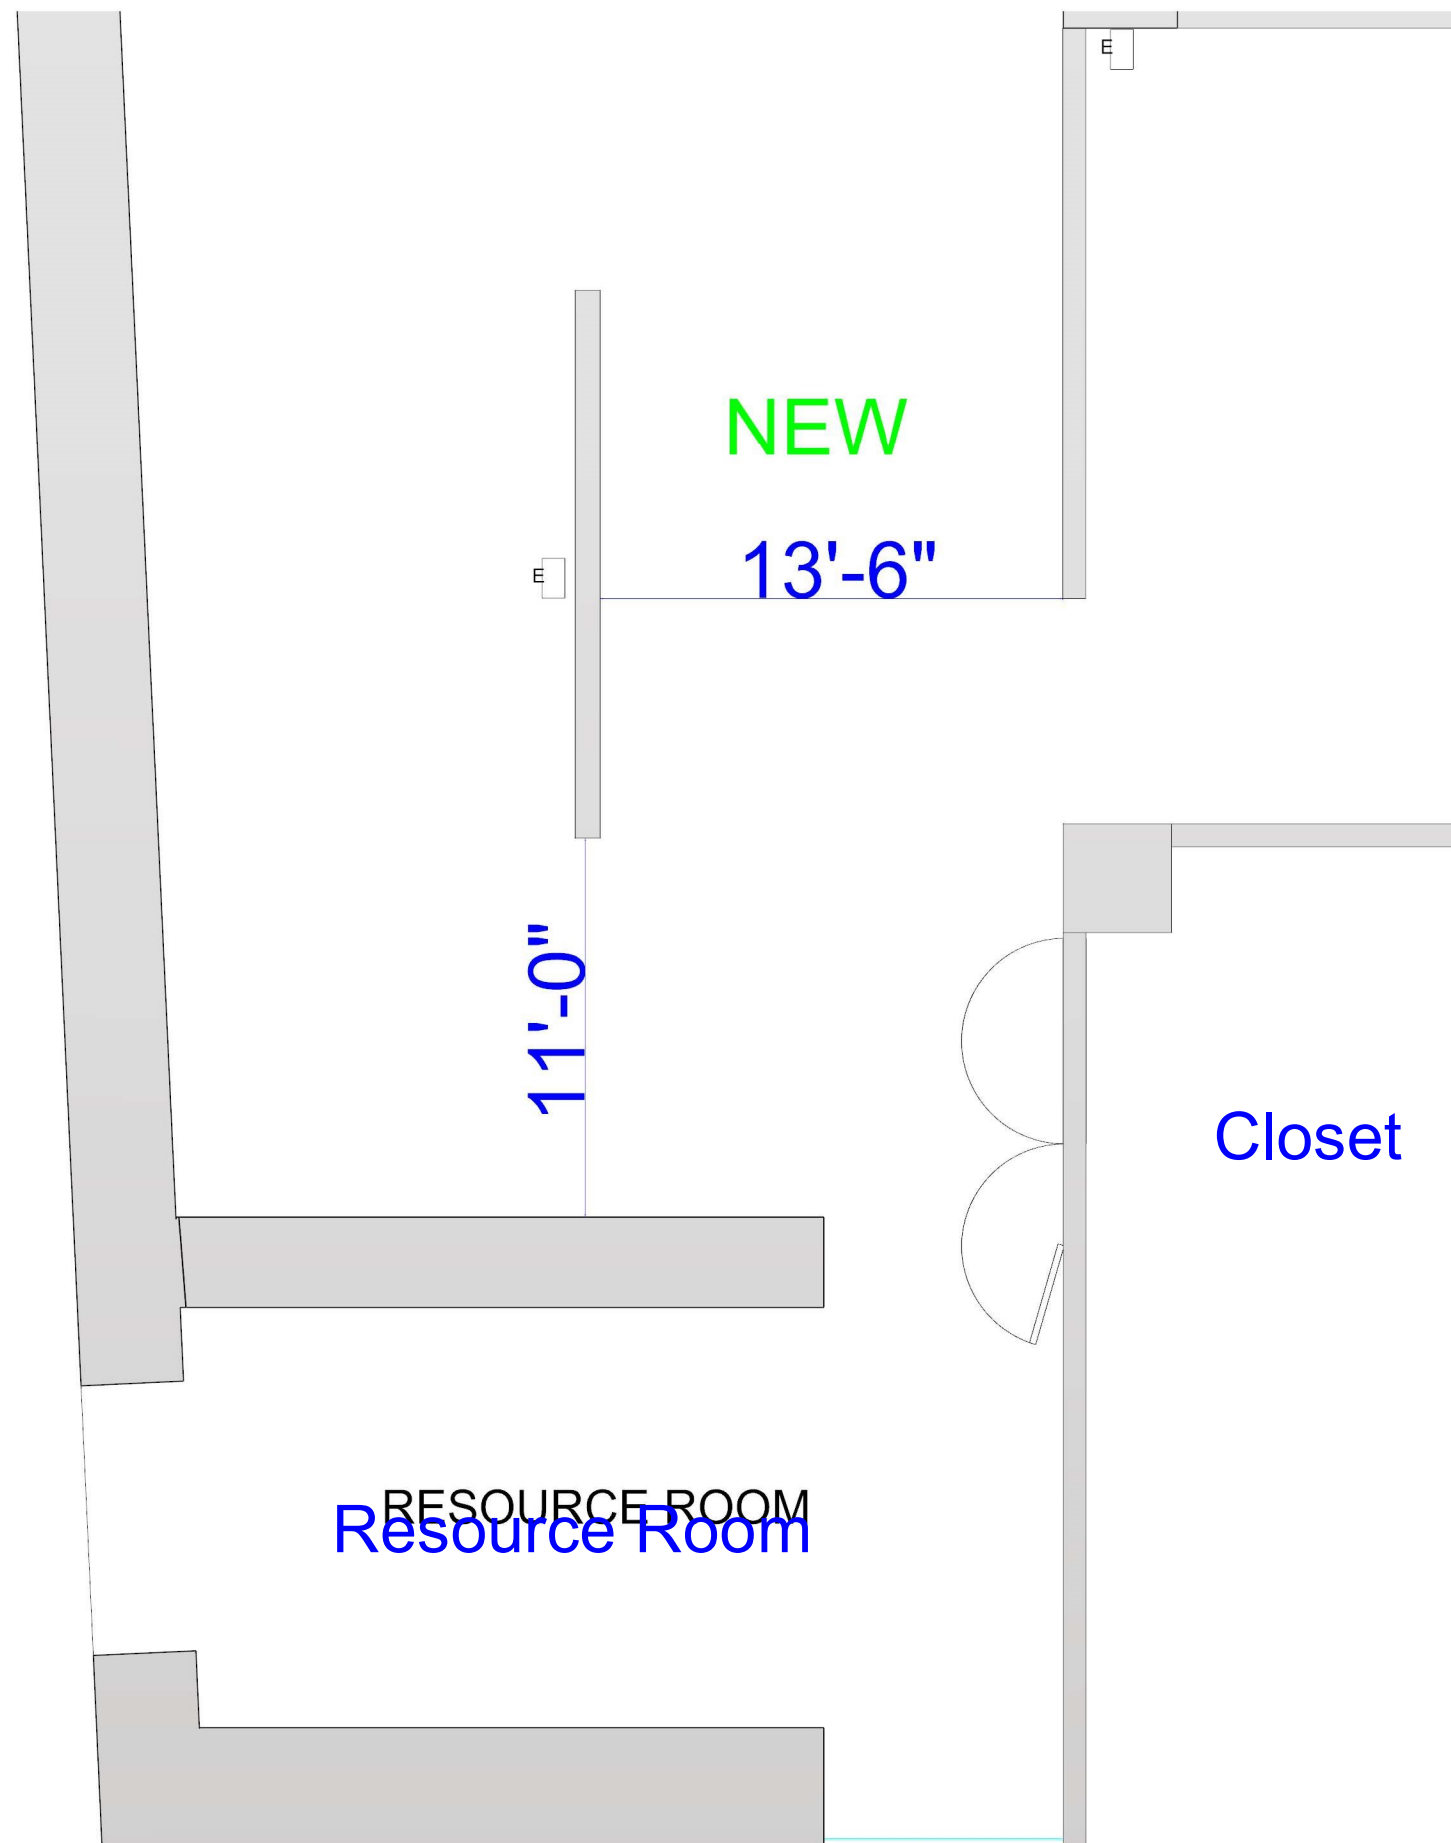

Women of Abstract Expressionism

Construction Brief

MMU LEVEL 4 - BRAND GALLERY

- Build: Triangle Entry Title Wall
- 4 new walls
- 1 move or demo
- Large wall stays in front of window

Wall T1

Wall T2

IND GALLERY

12" From Storage
Door recess