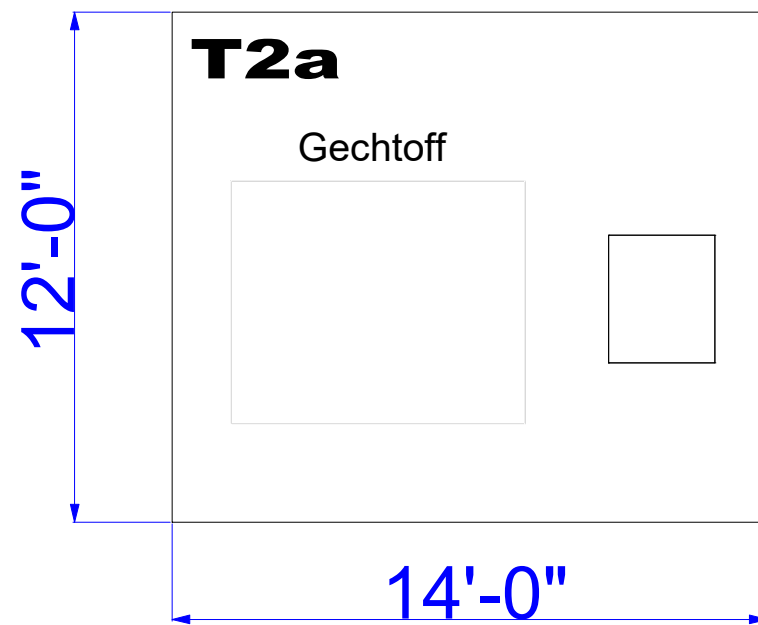

Women of Abstract Expressionism

Construction Brief

MMU LEVEL 4 - BRAND GALLERY

- Build: Triangle Entry Title Wall
- 4 new walls
- 1 move or demo
- Large wall stays in front of window

Wall T1

Wall T2

IND GALLERY

12" From Storage
Door recess