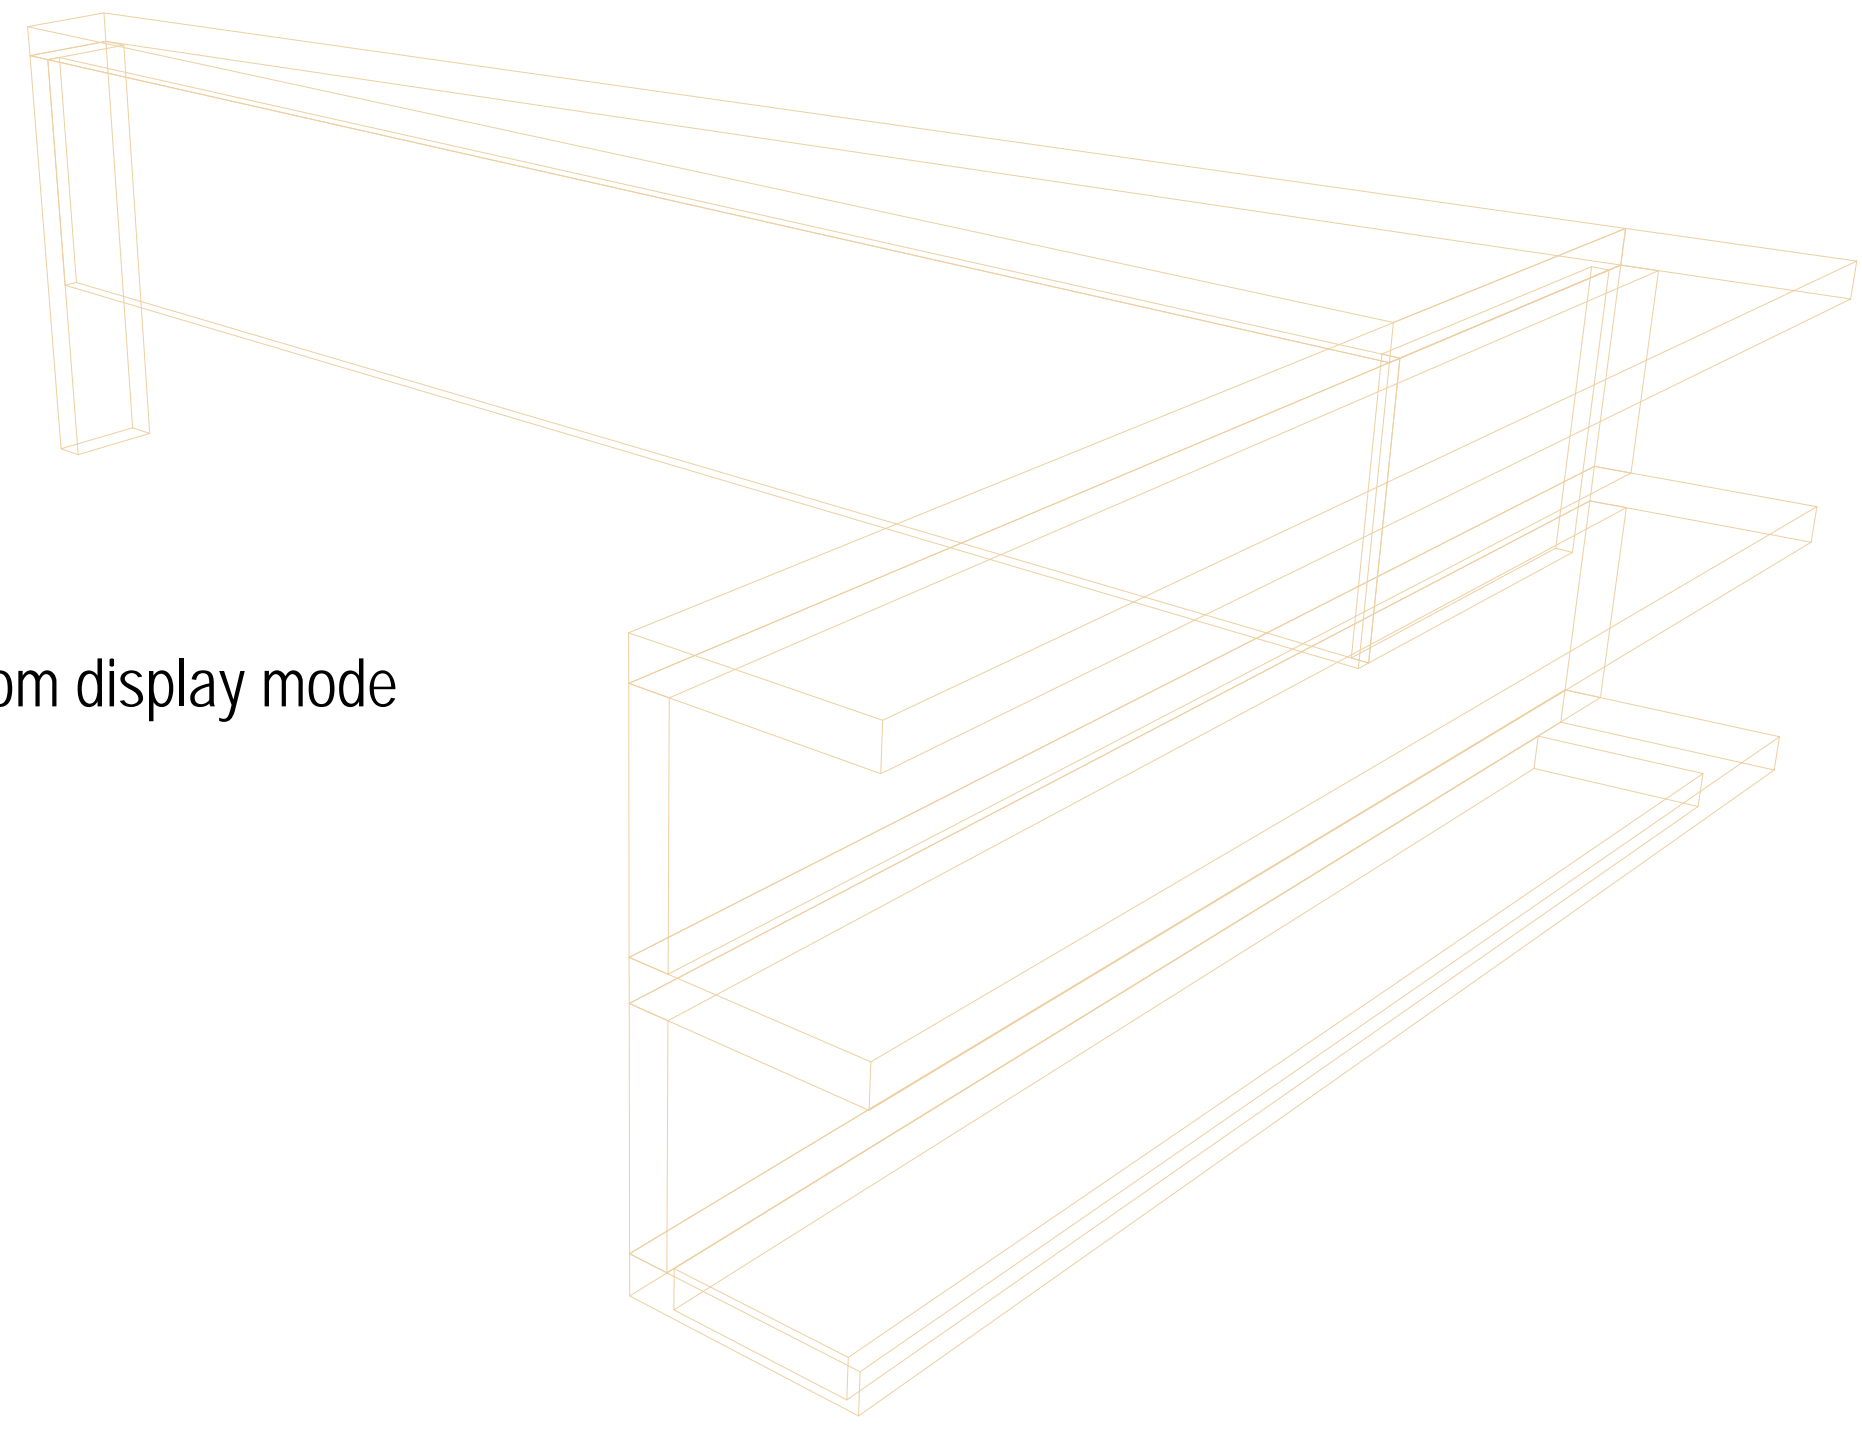

Copyright reserved. This drawing is at all times the exclusive property of SOMA MILLWORK & DESIGN and may not be used without proper consent.

Project Name: Josh Lapp
Project#: 18.113

Item Name: Sofa Table
Qty: 1

Start Date: June 26 18
Site Measured Date: NA
Scale: As Noted
Drawn By: DRootman
Site Address:

DIMENSION STANDARDS:
- Drawers - Shelves - Drawer/Door Faces -

custom display mode

80
88 $\frac{13}{16}$

Sofa Location

Shaded

wire frame