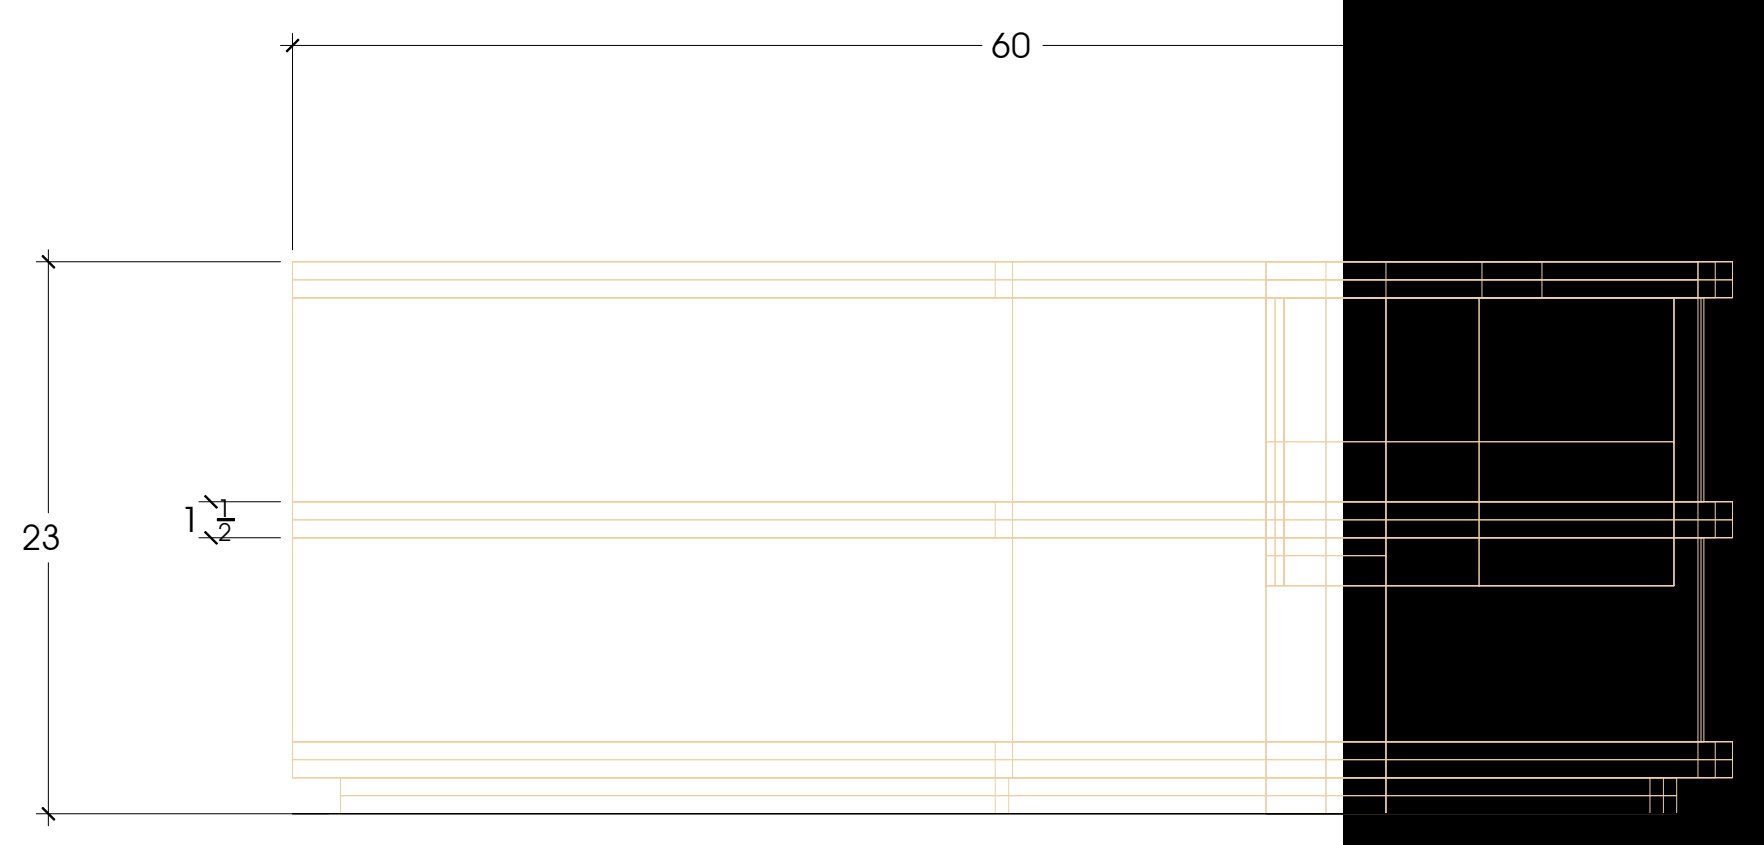

Copyright reserved. This drawing is at all times the exclusive property of SOMA MILLWORK & DESIGN and may not be used without proper consent.

Project Name: Josh Lapp
Project#: 18.113

Item Name: Sofa Table
Qty: 1

Start Date: June 26 18
Site Measured Date: NA
Scale: As Noted
Drawn By: DRootman
Site Address:

DIMENSION STANDARDS:
- Drawers - Shelves - Drawer/Door Faces -

custom display mode

80
88 $\frac{13}{16}$

Sofa Location

Shaded

wire frame